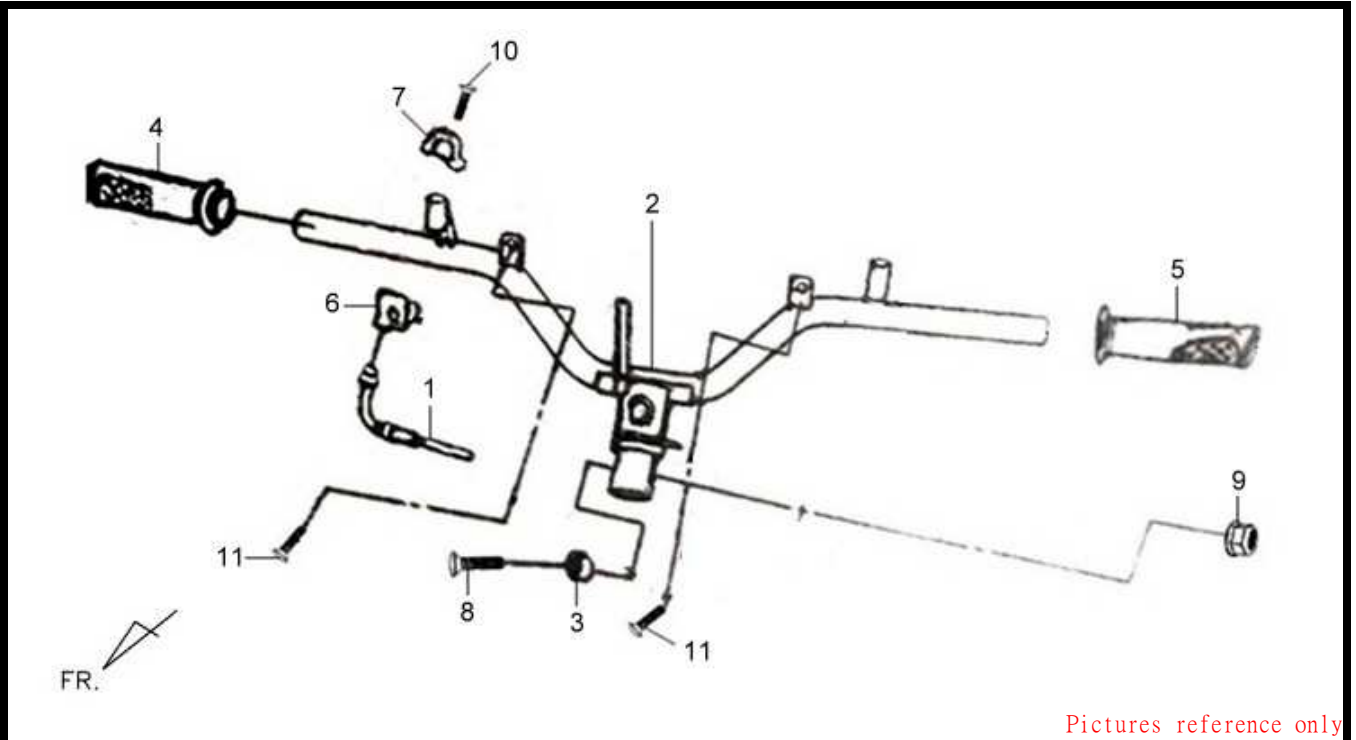

Pictures reference only

PARTS NUMBER	DESCRIPTION	QTY	EFFECTIVE DATE
1 17910-Z6A-000	TRASMISSIONE GAS	1	
2 53100-ARB-000	MANUBRIO	1	
3 53125-M9Q-A00-M1	HANDLE SET COLLAR	1	
4 53140-S1F-H00	COMANDO GAS	1	
5 53166-S1F-H00	MANOPOLA SX	1	
6 53167-H09-900	GUSCIO INFERIORE COMANDO GAS	1	
7 53168-H09-000	GUSCIO SUPERIORE COMANDO	1	
8 90106-M9Q-900	VITE FLANGIATA 10X55	1	
9 90304-M9Q-000	DADO AUTOBLOCCANTE 10MM	1	
10 93500-05025-08	PAN SECREW 5X25	1	
11 93891-05018-07	WASHER SCREW 5X18	2	

※ Please check the color & stripe information according to the color index ! TEAMWORLD IND. 2012.05

※N/A = SUBSTITUTE

※Y = EXCHANGEABLE

※N =NOT EXCHANGEABLE