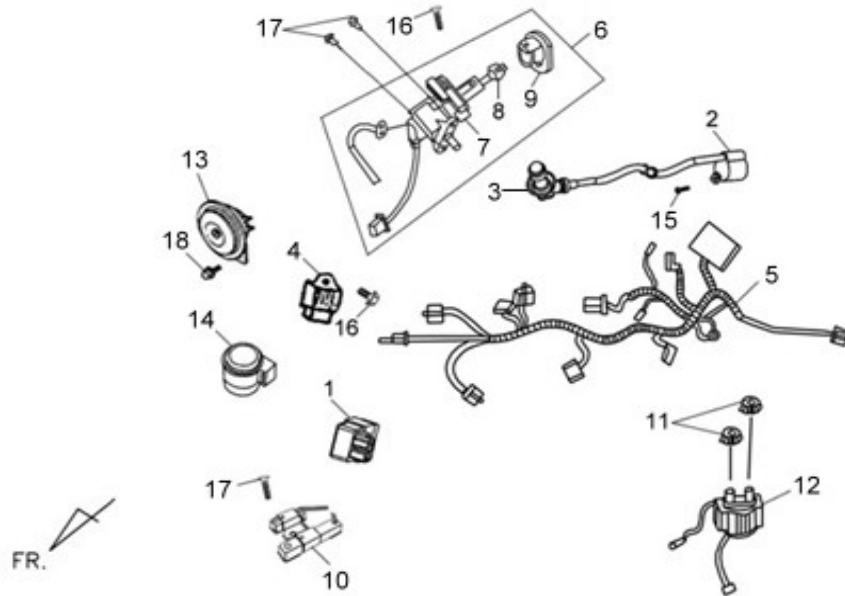

Pictures reference only

PARTS NUMBER	DESCRIPTION	QTY	EFFECTIVE DATE
1	30410-Z6A-000	1	
2	3051A-APA-010	1	
3	30700-T3D-A00	1	
4	31600-CT3-A00	1	
5	32100-X3F-000	1	
6	35010-Z6A-010	1	
7	35100-ALA-010	1	
8	35111-N7B-E00	1	
9	35114-ALA-000	1	
10	35400-M92-000	1	
11	35859-M9Q-900	2	
12	3585A-35A-A00	1	
13	38110-ABA-000	1	
14	38300-T40-010	1	
15	90112-M9Q-000	1	
16	93891-05010-08	1	
17	95801-06018-07	4	
18	95801-08012-08	1	

※ Please check the color & stripe information according to the color index !

TEAMWORLD IND. 2012.05

※N/A = SUBSTITUTE

※Y = EXCHANGEABLE

※N = NOT EXCHANGEABLE