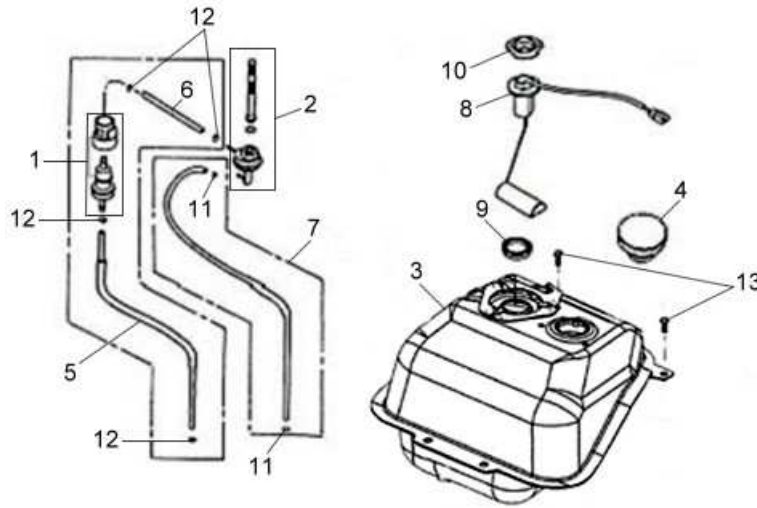

Pictures reference only

PARTS NUMBER		DESCRIPTION	QTY	EFFECTIVE DATE
1	16905-ABA-000	FILTRO CARBURANTE	1	
2	16950-M9Q-000	RUBINETTO CARBURANTE	1	
3	17500-X3A-000	SERBATOIO CARBURANTE	1	
4	17620-CT1C-A00	TAPPO SERBATOIO CARBURANTE	1	
5	17682-APA-000	TUBO BENZINA	1	
6	17683-Z6A-000	FUEL TANK TUBE	1	
7	17684-APA-000	VACUUM TUBE	1	
8	37800-ARB-000	SONDA LIVELLO CARBURANTE	1	
9	37801-M9Q-000	GUARNIZIONE Sonda LIV.CARB.	1	
10	37802-M9Q-000	COPERCHIO Sonda LIV.CARB.	1	
11	95002-02070	TUBE CLIP B7	2	
12	95002-02080	FASCETTA TUBO B8	4	
13	95801-06012-08	FLANGE BOLT	2	

※ Please check the color & stripe information according to the color index !

TEAMWORLD IND. 2012.05

※N/A = SUBSTITUTE

※Y = EXCHANGEABLE

※N =NOT EXCHANGEABLE