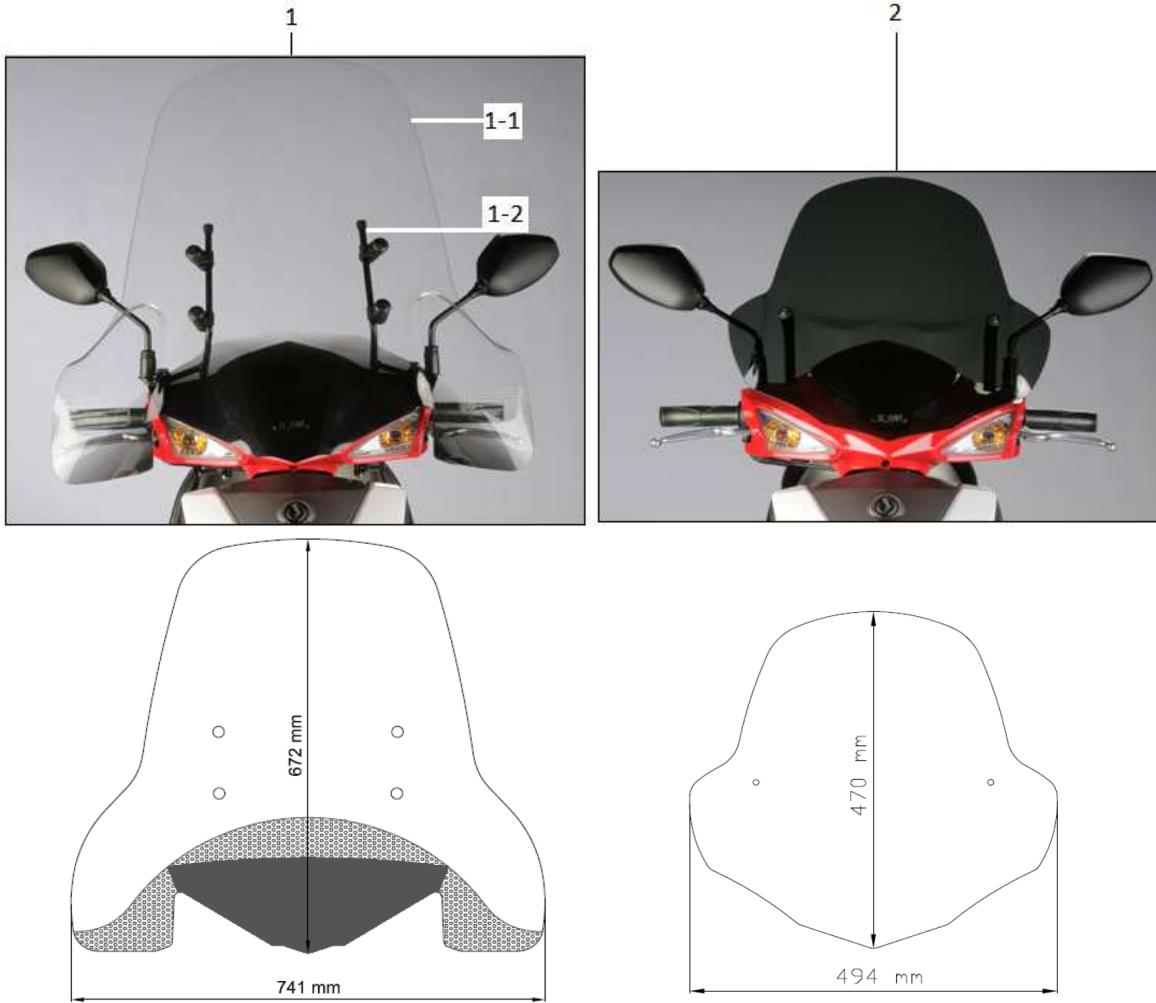

※ Please check the color & stripe information according to the color index !

 TEAMWORLD IND. 2012.05

※N/A = SUBSTITUTE

※Y = EXCHANGEABLE

※N =NOT EXCHANGEABLE

Pictures reference only

PARTS NUMBER		DESCRIPTION	QTY	EFFECTIVE DATE
1	53270AZ3	PARABREZZA COMPLETO		
1-1	53270AZPA	PARABREZZA (SOLO LASTRA)		
1-2	53270AZATT3	KIT STAFFE MONTAGGIO DX & SX		
2	53270ADF	PARABREZZA SPORT FUME'		