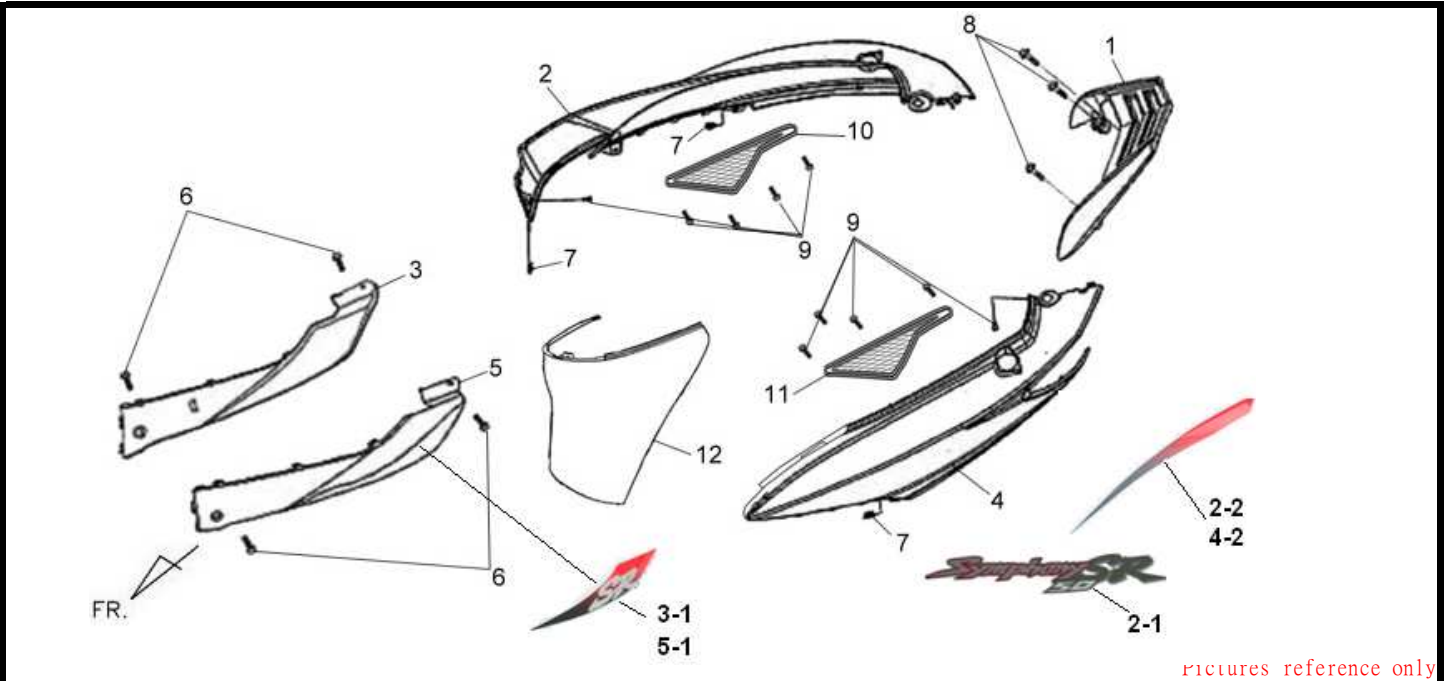

pictures reference only

PARTS NUMBER		DESCRIPTION	QTY	EFFECTIVE DATE
1	81200-X3A-000	PORTAPACCHI	1	
2	83500-X3A-000-KG	FIANCHETTO DX NERO BK-5560	1	
2	83500-X3A-000-WA	FIANCHETTO DX BIANCO WH-006	1	
2	83500-X3A-000-AG	FIANCHETTO DX ANTR.OPACO GY010U	1	
2-1	87126-X3A-000	ADESIVO FIANC.DX/SX "SYMPHONY SR50"	1	
2-2	87127-X31-000-T2	ADESIVO FIANCH. DX (ROSSO)	1	
3	83520-APA-000-KG	FIANCHETTO INF.DX NERO BK-5560	1	
3	83520-APA-000-WA	FIANCHETTO INF.DX BIANCO WH-006	1	
3	83520-APA-000-AG	FIANCHETTO INF.DX ANTR.OPACO GY010U	1	
3-1	87131-X31-000-T2	ADESIVO FIANCH. DX INF.(ROSSO)	1	
4	83600-X3A-000-KG	FIANCHETTO SX NERO BK-5560	1	
4	83600-X3A-000-WA	FIANCHETTO SX BIANCO WH-006	1	
4	83600-X3A-000-AG	FIANCHETTO SX ANTR.OPACO GY010U	1	
4-1	87126-X3A-000	ADESIVO FIANC.DX/SX "SYMPHONY SR50"	1	
4-2	87128-X31-000-T2	ADESIVO FIANCH. SX (ROSSO)	1	
5	83620-APA-000-KG	FIANCHETTO INF. SX NERO BK-5560	1	
5	83620-APA-000-WA	FIANCHETTO INF. SX BIANCO WH-006	1	
5	83620-APA-000-AG	FIANCHETTO INF.SX ANTR.OPACO GY010U	1	
5-1	87132-X31-000-T2	ADESIVO FIANCH. SX INF.(ROSSO)	1	
6	90118-HAA-000	WASHER BOLT 5X14	4	
7	90308-X04-000	FLANGE SPECIAL NUT 10MM	3	
8	93401-08030-00	WASH BOLT 8X30	3	
9	93903-35320	VITE AUTOFILETTANTE 5X16	2	
10	83501-X3A-000	R. BODY COVER GARNISH	1	
11	83601-X3A-000	L. BODY COVER GARNISH	1	
12	80152-X3A-000	COPERCHIO CENTRALE	1	

※ Please check the color & stripe information according to the color index !

※N/A = SUBSTITUTE

※Y = EXCHANGEABLE

※N =NOT EXCHANGEABLE