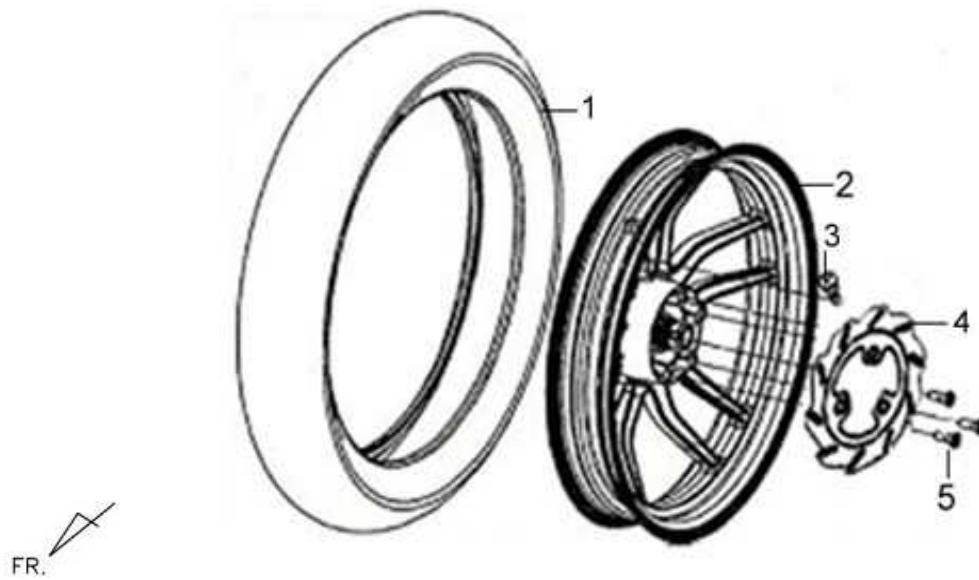

Pictures reference only

PARTS NUMBER	DESCRIPTION	QTY	EFFECTIVE DATE	
1	1T011107016-XS PNEUMATICO 110/70-16 52P (CST)	1		
2	42601-X3A-000 CERCHIO RUOTA POSTERIORE	1		
3	42753-ABA-000 VALVOLA PNEUMATICO	1		
4	45121-ATE-000-R DISCO FRENO WAVE (ROSSO)	1		
5	90105-KR3-000 VITE BRUGOLA 8X24 DISCO FRENO	3		

※ Please check the color & stripe information according to the color index !

※N/A = SUBSTITUTE