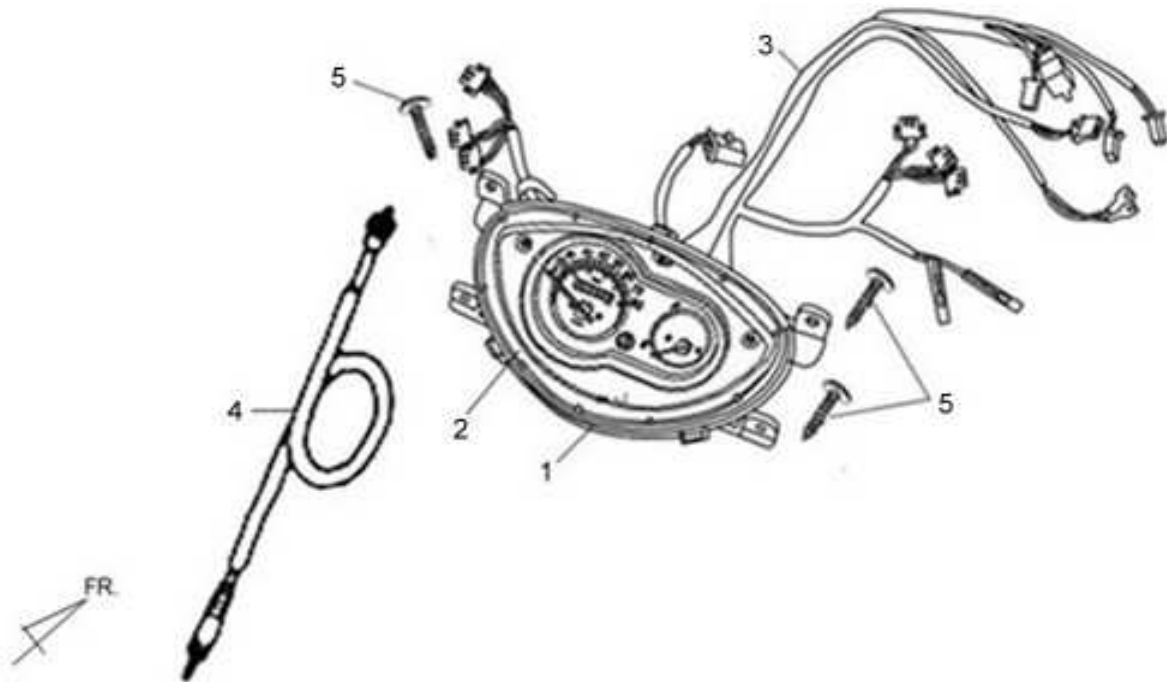

Pictures reference only

PARTS NUMBER	DESCRIPTION	QTY	EFFECTIVE DATE
1 37200-X3A-000	CRUSCOTTO STRUMENTI COMPLETO	1	
2 37204-ARB-000	VETRO CRUSCOTTO	1	
3 37224-X3A-000	CABLAGGIO STRUMENTO	1	
4 44830-APA-000	TRASMISSIONE TACHIMETRO	1	
5 93903-35380	VITE AUTOFILETTANTE 5X16	3	

※ Please check the color & stripe information according to the color index ! TEAMWORLD IND. 2012.05

※N/A = SUBSTITUTE   ※Y = EXCHANGEABLE   ※N =NOT EXCHANGEABLE