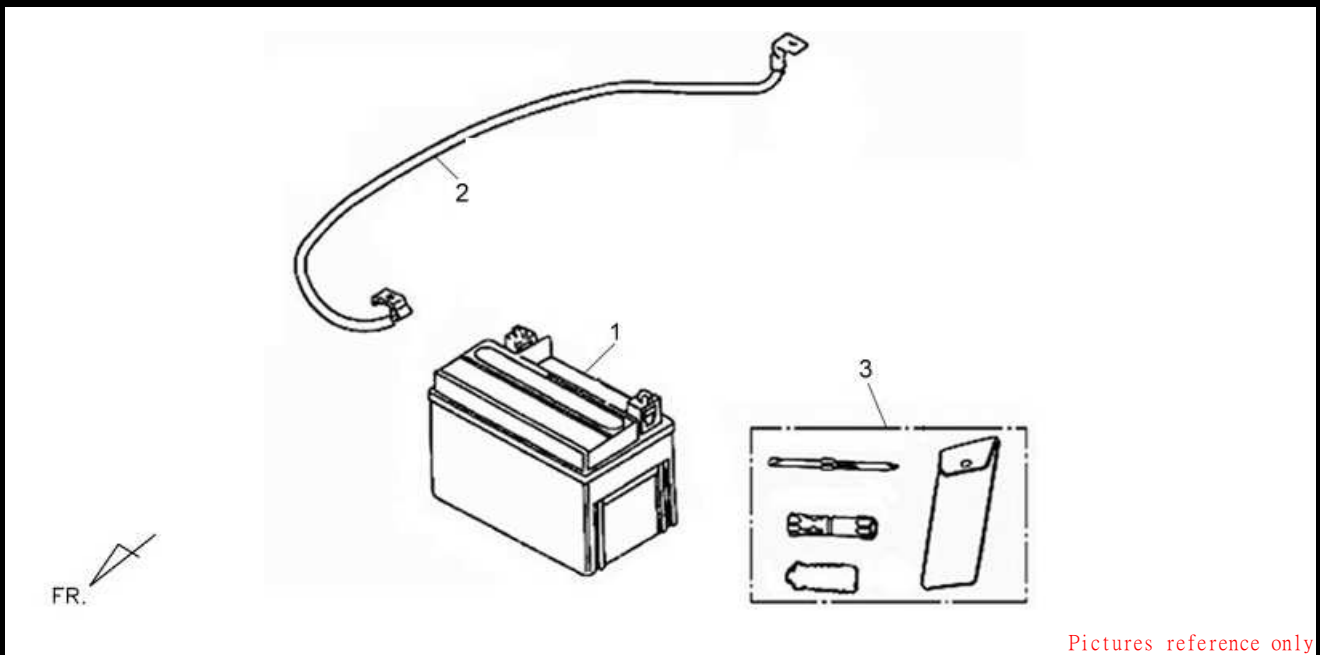

Pictures reference only

PARTS NUMBER		DESCRIPTION	QTY	EFFECTIVE DATE
1	1Y01GY601-Y	BATTERIA YTX7A-BS (YUASA)	1	
2	32411-ARA-010	CAVO BATTERIA	1	
3	89010-V1F-A00	SERIE UTENSILI	1	

※ Please check the color & stripe information according to the color index !

TEAMWORLD IND. 2012.05

※N/A = SUBSTITUTE

※Y = EXCHANGEABLE

※N =NOT EXCHANGEABLE