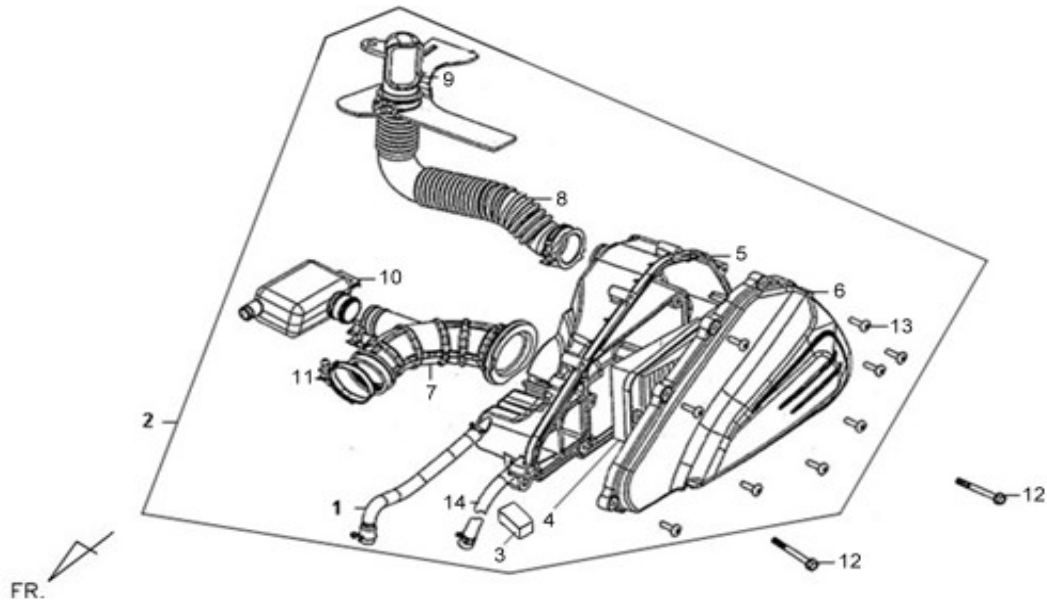

Pictures reference only

PARTS NUMBER	DESCRIPTION	QTY	EFFECTIVE DATE
1	11211-APA-000	TUBO SFIATO	1
2	17200-APA-010	SCATOLA FILTRO ARIA COMPLETA	1
3	17209-ARA-000	ELEMENT A	1
4	17211-ADB-000	FILTRO ARIA	1
5	17230-APA-010	BASE SCATOLA FILTRO ARIA	1
6	17231-APA-000	COPERCHIO SCATOLA FILTRO ARIA	1
7	17253-APA-000	AIR/C. CONNECTING TUBE	1
8	17257-APA-000	AIR/C DUCT A	1
9	17258-APA-000	AIR/C DUCT B	1
10	17260-APA-000	AIR CHAMBER	1
11	90652-M8Q-000	AIR/C CONN.TUBE BAND 46	1
12	93404-06030-07	BOLT WASHER 6X30	2
13	93903-25480	VITE AUTOFILETTANTE 5X20	9
14	95003-23019-60	V TUBE 8X12X190	1

※ Please check the color & stripe information according to the color index !

TEAMWORLD IND. 2012.05

※N/A = SUBSTITUTE

※Y = EXCHANGEABLE

※N =NOT EXCHANGEABLE