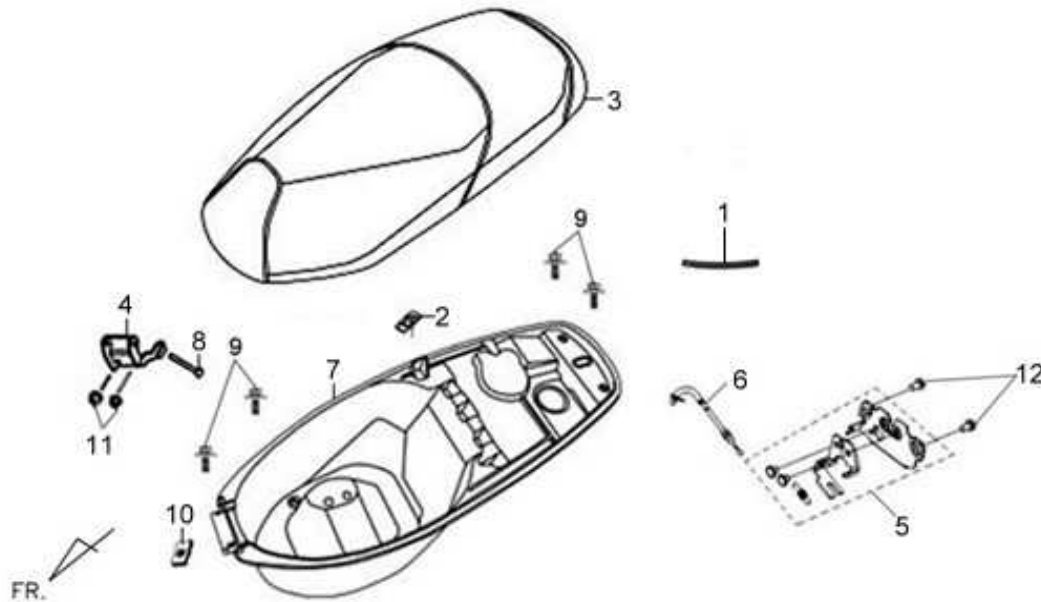

※ Please check the color & stripe information according to the color index !

※N/A = SUBSTITUTE

Pictures reference only

PARTS NUMBER	DESCRIPTION	QTY	EFFECTIVE DATE
1	WASTER FUEL TUBE	1	
2	INTERRUTT.LUCE VANO SOTTOSELLA	1	
3	SELLA	1	
4	CERNIERA SELLA	1	
5	SEAT CATCH	1	
6	CAVO APERTURA SELLA	1	
7	VANO SOTTOSELLA	1	
8	SEAT HINGE SCREW	1	
9	FLANGE BOLT 6*16	4	
10	DADO 16MM	1	
11	DADO FLANGIATO 6MM	2	
12	VITE FLANGIATA 6X10	2	