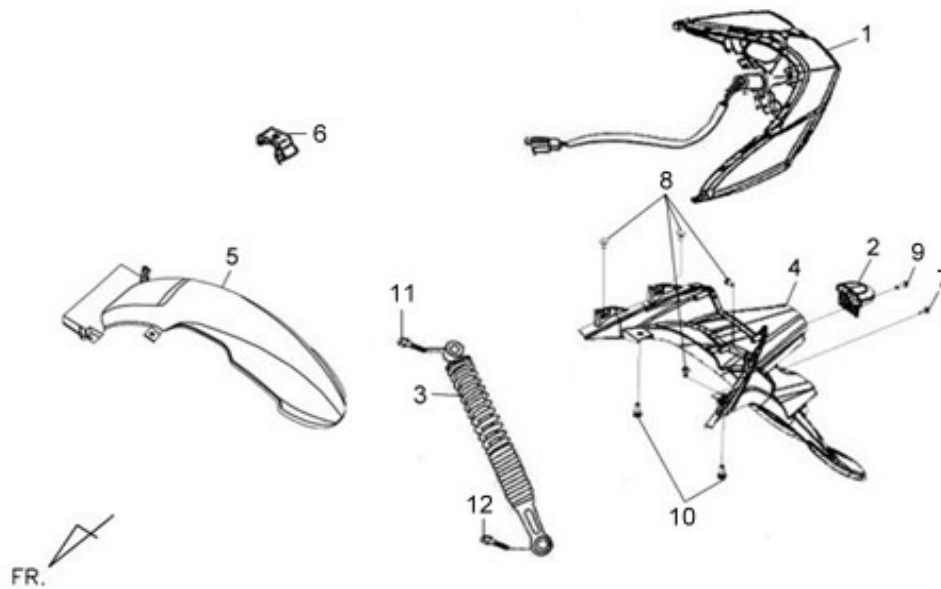

Pictures reference only

PARTS NUMBER	DESCRIPTION	QTY	EFFECTIVE DATE
1	33700-ATA-000	1	
1-1	33701-ATA-000	1	
1-2	34906-268-600	1	
2	33740-APA-000	1	
3	52400-APA-010-R	1	
4	80100-X3A-000	1	
5	80105-ARA-000	1	
6	80106-APG-000	1	
7	90115-G02-000	1	
8	93903-25220	4	
9	93903-35320	1	
10	95801-06012-07	2	
11	95801-08035-00	1	
12	95801-10035-08	1	

※ Please check the color & stripe information according to the color index !

TEAMWORLD IND. 2012.05

※N/A = SUBSTITUTE

※Y = EXCHANGEABLE

※N = NOT EXCHANGEABLE