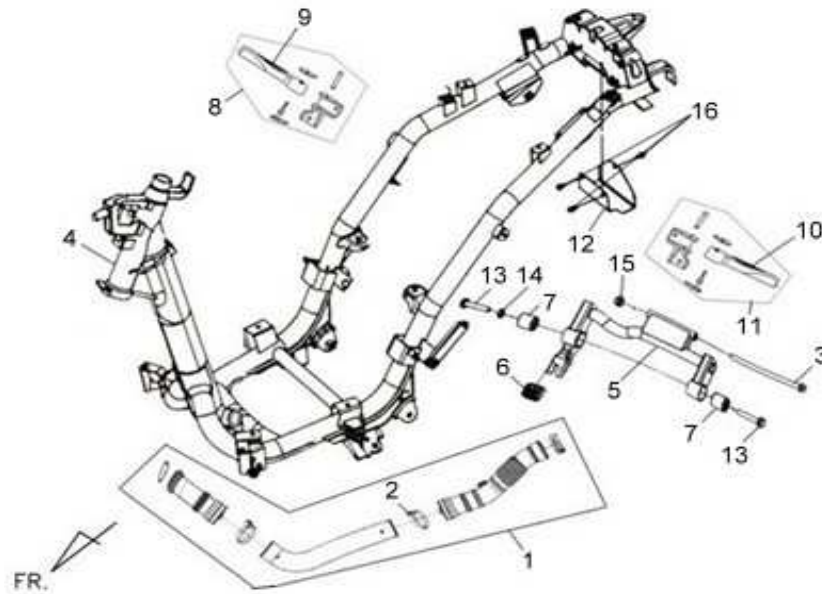

Pictures reference only

PARTS NUMBER		DESCRIPTION	QTY	EFFECTIVE DATE
1	1134B-APA-000	MANICOTTO COMPLETO	1	
2	1134B-S1B-A00	FASCETTA	1	
3	44301-A31-000	PERNO SUPP.MOTORE	1	
4	50100-X3A-010	TELAIO	1	
5	50351-APA-020	SUPPORTO MOTORE	1	
6	50352-ADB-000	LIN STOPPER RUBBER	1	
7	50353-M9Q-000	SWING LOCK BUSH	2	
8	50710-APA-000	PEDANA POSTER. DX COMPLETA	1	
9	50715-APA-000	PEDANA POST.DX	1	
10	50718-APA-000	PEDANA POST.SX	1	
11	50720-APA-000	PEDANA POSTER. SX COMPLETA	1	
12	81208-APA-000	DC. SOLENOID COVER	1	
13	90106-M9Q-900	VITE FLANGIATA 10X55	2	
14	90121-M9Q-000	DISTANCE COLLAR	1	
15	90304-M9Q-000	DADO AUTOBLOCCANTE 10MM	1	
16	96001-06010-08	VITE FLANGIATA 6X10	3	

※ Please check the color & stripe information according to the color index !

TEAMWORLD IND. 2012.05

※N/A = SUBSTITUTE

※Y = EXCHANGEABLE

※N =NOT EXCHANGEABLE