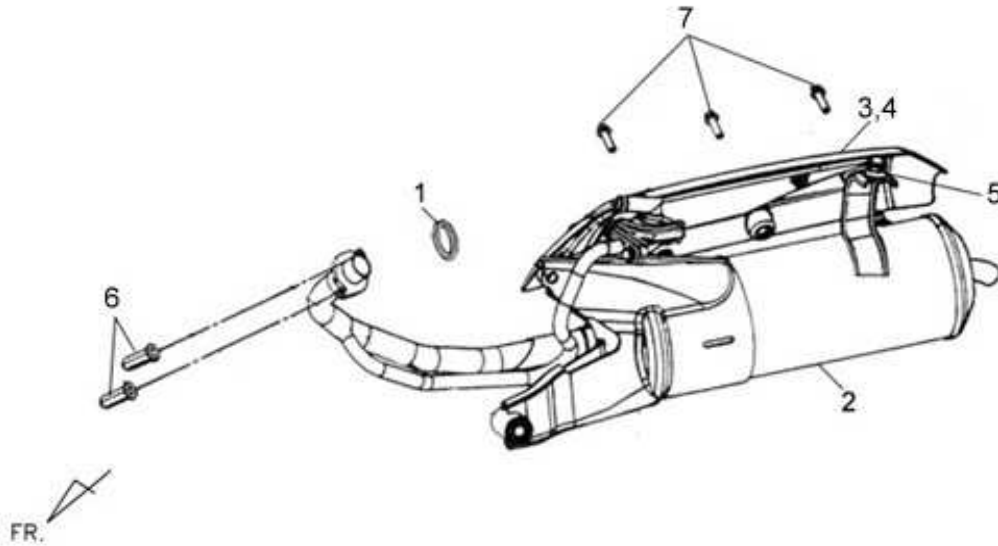

Pictures reference only

PARTS NUMBER		DESCRIPTION	QTY	EFFECTIVE DATE
1	18291-H80-A00	GUARNIZIONE SCARICO	1	
2	18300-APA-000	MARMITTA SYMPHONY 50	1	
2-1	18292-A6A-000	PROTECTOR PACKING A	3	
2-2	18293-F3E-000	RONDELLA ISOLANTE	3	
2-3	18295-F3E-000	BOCCOLA 6MM	3	
2-4	18320-F3E-000	GOMMINO	3	
3	18318-KAA-000	PROTEZIONE MARMITTA NERO	1	
4	18319-KAA-000	COPER.PROTEZ.MARMITTA GRIGIO	1	
5	18321-ADB-000	RR. MUDGUARD STAY RUBBER	1	
6	90301-M9Q-000	DADO CIECO 6MM LUNGO	2	
7	96001-06022-49	BOLT6*22	3	

※ Please check the color & stripe information according to the color index !

TEAMWORLD IND. 2012.05

※N/A = SUBSTITUTE

※Y = EXCHANGEABLE

※N =NOT EXCHANGEABLE