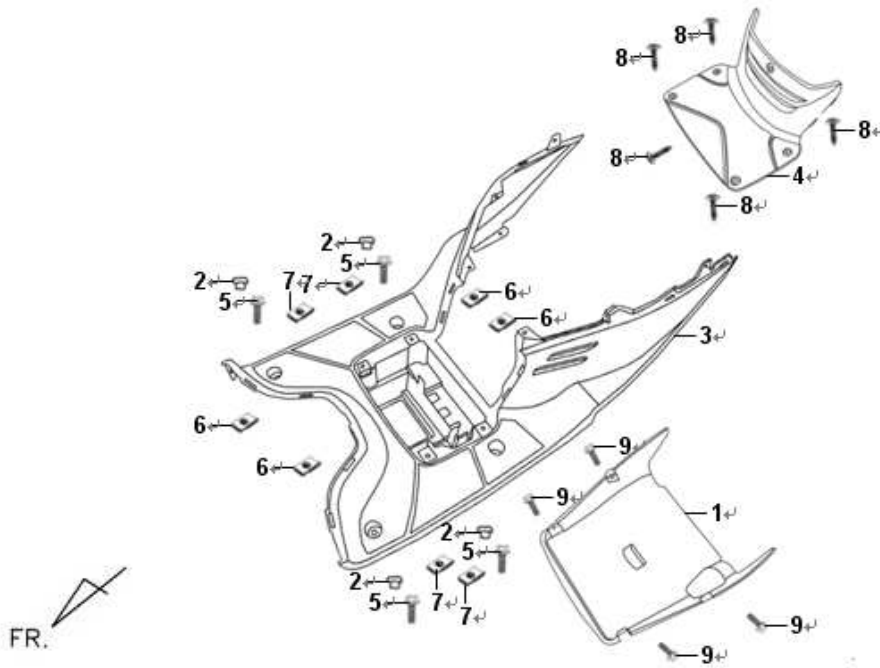

Pictures reference only

PARTS NUMBER	DESCRIPTION	QTY	EFFECTIVE DATE
1 50611-APA-000	COPERCHIO INFERIORE	1	
2 50612-F02-010	TAPPO	4	
3 64310-APA-000	PAVIMENTO	1	
4 80153-APA-000	SPORTELLO ISPEZIONE	1	
5 90111-AAA-000	VITE FLANGIATA 6MM	4	
6 90302-SA4-900	SPRING NUT 4MM	4	
7 90308-X04-000	FLANGE SPECIAL NUT 10MM	4	
8 90109-42168	TAPPING SCREW M4.2x16	5	
9 95801-06016-08	FLANGE BOLT 6X16	4	

※ Please check the color & stripe information according to the color index !

TEAMWORLD IND. 2012.05

※N/A = SUBSTITUTE

※Y = EXCHANGEABLE

※N =NOT EXCHANGEABLE