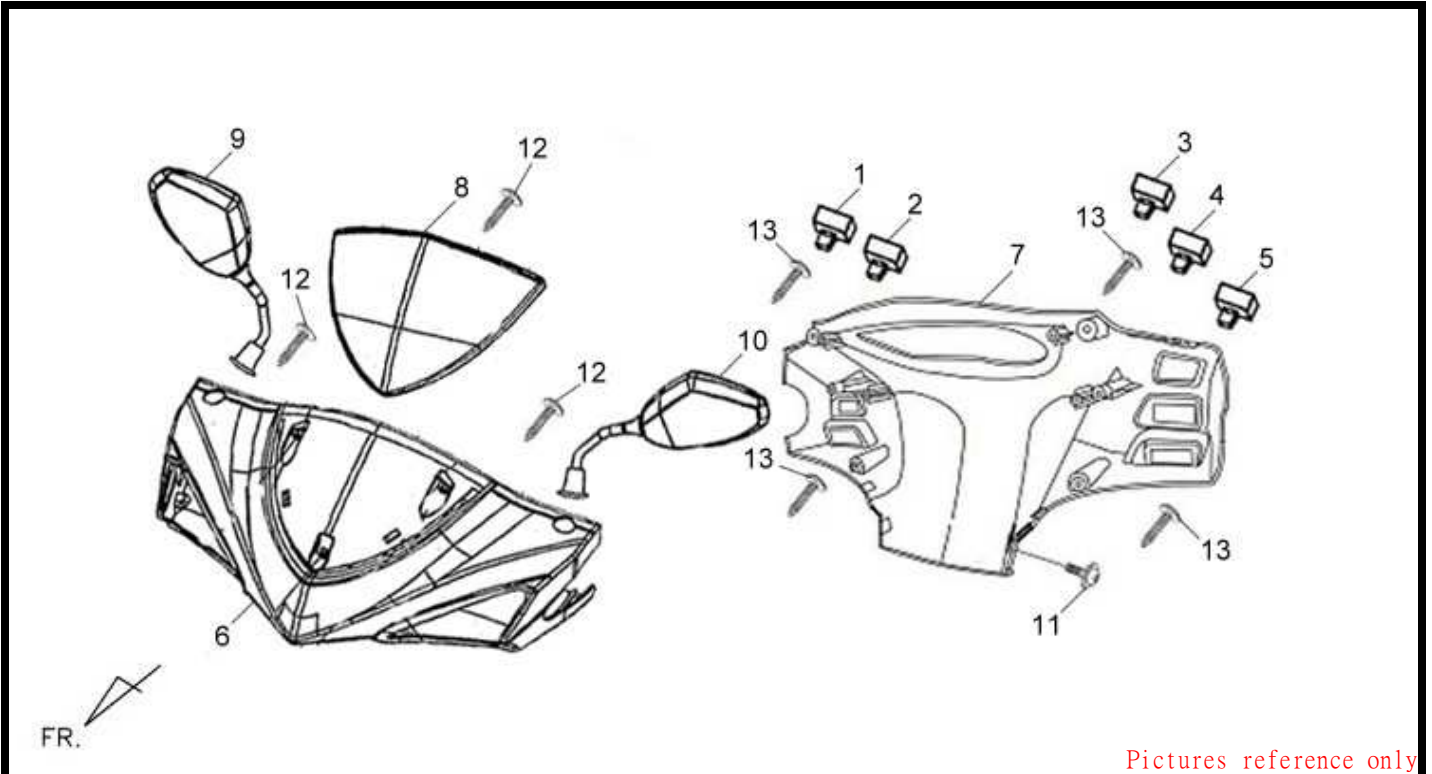

Pictures reference only

PARTS NUMBER		DESCRIPTION	QTY	EFFECTIVE DATE
1	35150-M9F-A00	INTERRUTTORE LUCI	1	
2	35160-M9Q-000	PULSANTE AVVIAMENTO	1	
3	35170-M9Q-000	COMMUTATORE LUCI PASS	1	
4	35180-M9Q-000	PULSANTE CLAXON	1	
5	35200-M9Q-000	COMMUTATORE LAMPEGGIATORI	1	
6	53205-X3A-000-KG	COPRIMANUBRIO NERO BK5560	1	
6	53205-X3A-000-WA	COPRIMANUBRIO BIANCO WH006	1	
6	53205-X3A-000-AG	COPRIMANUBRIO ANTR.OPACO GY010U	1	
6-1	87170-AKA-A00-T1	SYM STRIPE BIANCO	1	
7	53206-APA-000	COPRIMANUBRIO POSTERIORE	1	
8	53270-X3A-000	CUPOLINO FUME'	1	
9	88110-ANA-000	SPECCHIO DX	1	
10	88120-ANA-000	SPECCHIO SX	1	
11	93891-05018-07	WASHER SCREW 5X18	1	
12	93903-34380	VITE AUTOFILETTANTE 4X12	3	
13	93903-35320	VITE AUTOFILETTANTE 5X16	4	

※ Please check the color & stripe information according to the color index ! TEAMWORLD IND. 2012.05

※N/A = SUBSTITUTE   ※Y = EXCHANGEABLE   ※N =NOT EXCHANGEABLE