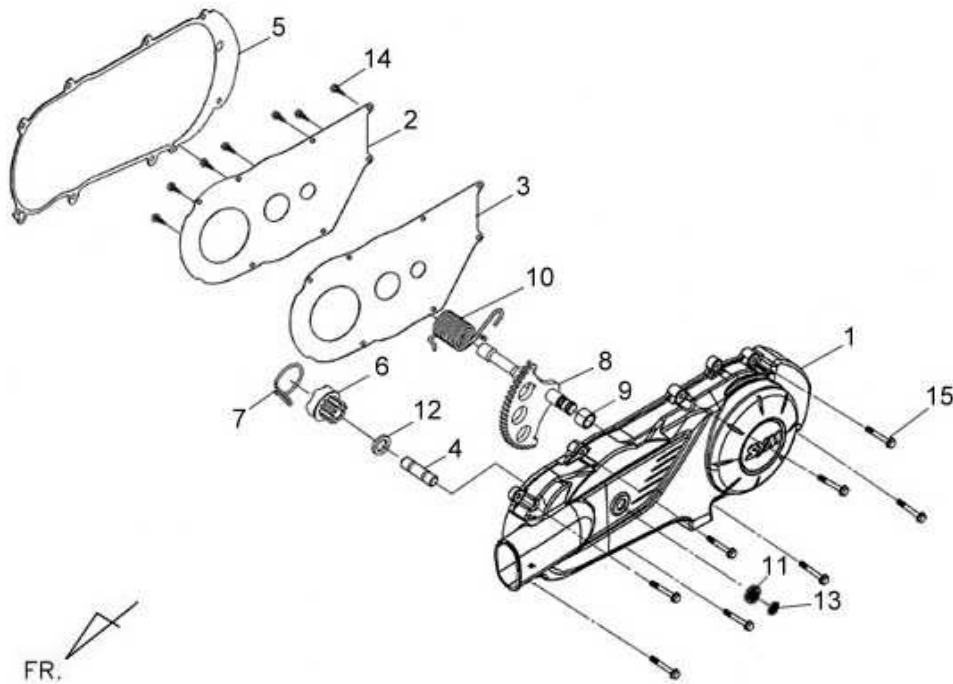

Pictures reference only

PARTS NUMBER	DESCRIPTION	QTY	EFFECTIVE DATE
1 11341-ARA-000	COPERCHIO FRIZIONE	1	
2 11342-ARA-000	CONVOGLIATORE ARIA	1	
3 11343-ARA-000	GUARNIZIONE CONVOGLIATORE ARIA	1	
4 11360-M92-300	PERNO INGRANAGGIO AVVIAMENTO	1	
5 11395-ARA-000	GUARNIZIONE COPERCHIO FRIZIONE	1	
6 28230-H6T-000	INGRANAGGIO AVVIAMENTO	1	
7 28233-M92-000	MOLLA	1	
8 28250-ARA-000	ALBERO AVVIAMENTO	1	
9 28254-M92-000	BOCCOLA	1	
10 28281-ARA-000	MOLLA AVVIAMENTO	1	
11 90451-M7Q-000	KICK SPINDLE WASHER	1	
12 90452-M9Q-000	RONDELLA RASAMENTO 13MM	1	
13 90452-M9Q-000	RONDELLA RASAMENTO 13MM	1	
14 93500-05012-0H	VITE 5X12	7	
15 96001-06028-00	VITE FLANGIATA 6X28	8	

※ Please check the color & stripe information according to the color index !

TEAMWORLD IND. 2012.05

※N/A = SUBSTITUTE

※Y = EXCHANGEABLE

※N = NOT EXCHANGEABLE