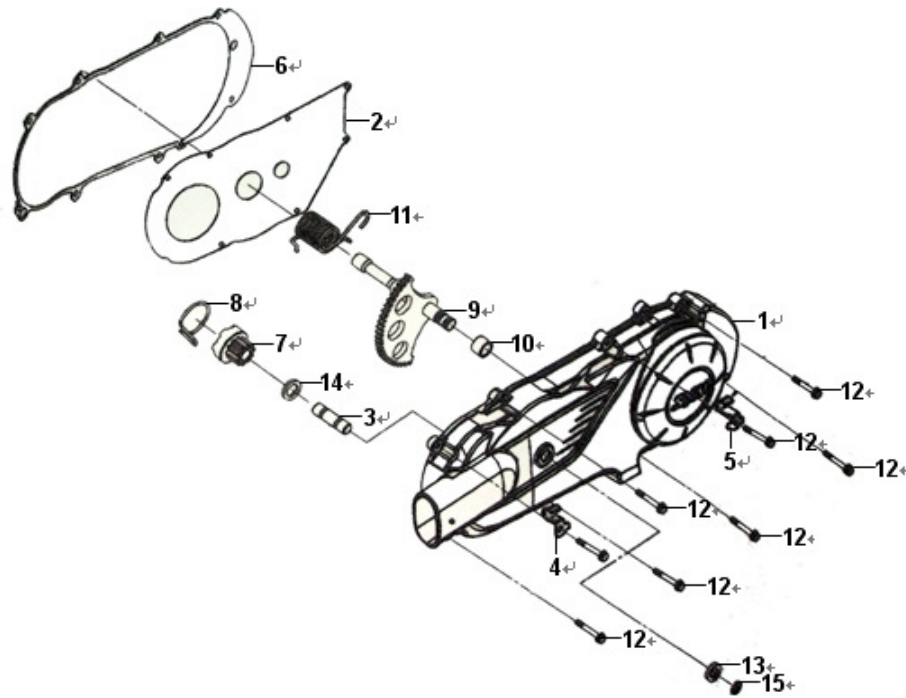

s reference only

PARTS NUMBER		DESCRIPTION	QTY	EFFECTIVE DATE	
1	11341-ARA-000	COPERCHIO FRIZIONE	1		
2	11342-ARA-000	CONVOGLIATORE ARIA	1		
3	11360-M92-300	PERNO INGRANAGGIO AVVIAMENTO	1		
4	11381-ARA-000	TUBE CLAMP	1		
5	11382-ARB-000	GUIDA CAVO	1		
6	11395-ARA-000	GUARNIZIONE COPERCHIO FRIZIONE	1		
7	28230-H6T-000	INGRANAGGIO AVVIAMENTO	1		
8	28233-M92-000	MOLLA	1		
9	28250-ARA-000	ALBERO AVVIAMENTO	1		
10	28254-M92-000	BOCCOLA	1		
11	28281-ARA-000	MOLLA AVVIAMENTO	1		
12	96001-06030-00	VITE FLANGIATA 6X30	8		
13	90451-M9Q-000	N/A THRUST WASHER 14.2X21	1		
14	90452-M9Q-000	RONDELLA RASAMENTO 13MM	1		
15	94511-14000	EX. CIR CLIP 14MM	1		

※ Please check the color & stripe information according to the color index ! **TEAMWORLD IND. 2010.03**

※N/A = SUBSTITUTE

※Y = EXCHANGEABLE

※N =NOT EXCHANGEABLE