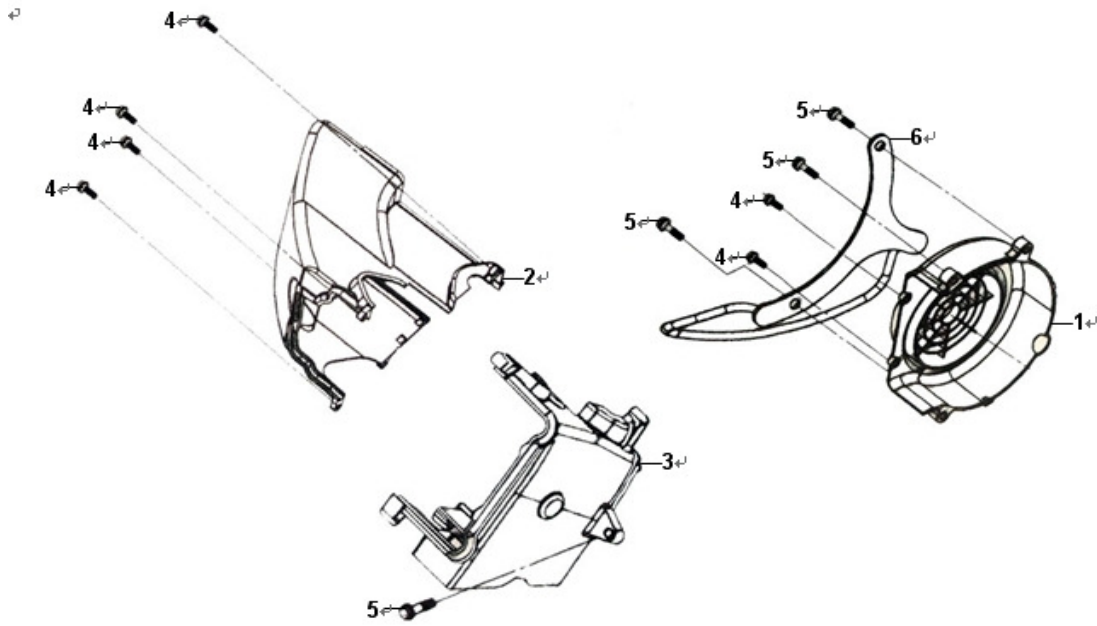

E01 SHROUD ASSY

AY12W7-T (SYMPHONY 125 S)

Pictures reference only

PARTS NUMBER		DESCRIPTION	QTY	EFFECTIVE DATE
1	1961A-F6A-000	COPERCHIO VENTOLA COMPLETO	1	
2	1962A-ARA-000	CUFFIA CILINDRO DX	1	
2-1	19625-F6A-000	GUARNIZIONE CUFFIA CILINDRO A	1	
2-2	19626-F6A-000	GUARNIZIONE CUFFIA CILINDRO B	1	
3	1963A-F6A-000	CUFFIA CILINDRO B	1	
3-1	19635-F6A-000	SHROUD B SEAL	1	
4	93904-35380	VITE AUTOFILETTANTE 5X16	6	
5	96001-06025-08	VITE FLANGIATA 6X25	4	
6	18241-H4C-000	EXH.PIPE PROTECTOR	1	

※ Please check the color & stripe information according to the color index ! TEAMWORLD IND. 2010.03

※N/A = SUBSTITUTE

※Y = EXCHANGEABLE

※N =NOT EXCHANGEABLE