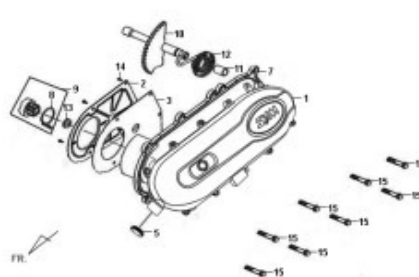

E08

L. CRANK CASE COVER