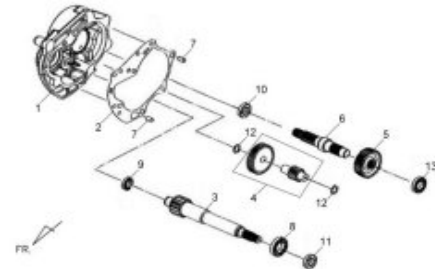

E11

MISSION CASE&DRIVE SHAFT