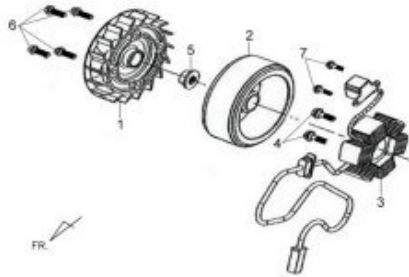

E07

AC GEN. ASSY