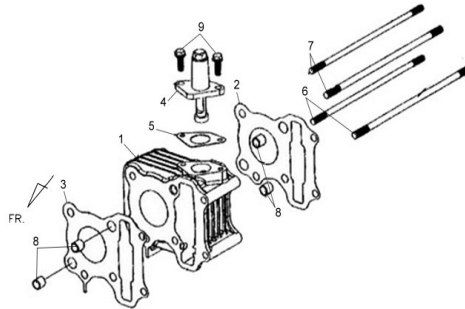

E05

CYLINDER