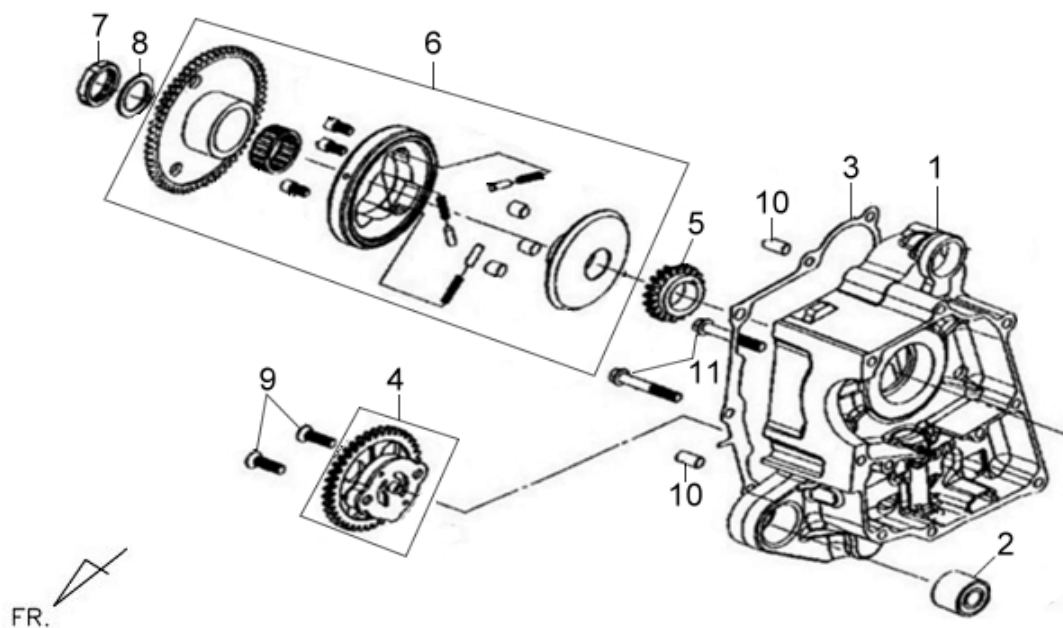

Pictures reference only

PARTS NUMBER	DESCRIPTION	QTY	EFFECTIVE DATE
1 11100-APA-000	CARTER MOTORE	1	
2 11102-M9Q-300	SILENT BLOCK MOTORE	1	
3 11394-AMA-000	GUARNIZIONE COPPA OLIO	1	
4 15100-A3F-000	POMPA OLIO	1	
5 15131-A1A-000	PIGNONE POMPA OLIO	1	
6 2812A-A1A-000	RUOTA LIBERA COMPLETA	1	
7 90201-A3F-000	LOCK NUT 20MM	1	
8 90403-A3F-000	THRUST WASHER 20.2X31X1.5	1	
9 93600-06025-0H	FLAT SCREW 6X25	2	
10 94301-08140	GRANO REIFERIMENTO 8X14	2	
11 96001-06045-00	VITE FLANGIATA 6X45	2	

※ Please check the color & stripe information according to the color index !

TEAMWORLD IND. 2011.06

※N/A = SUBSTITUTE

※Y = EXCHANGEABLE

※N = NOT EXCHANGEABLE